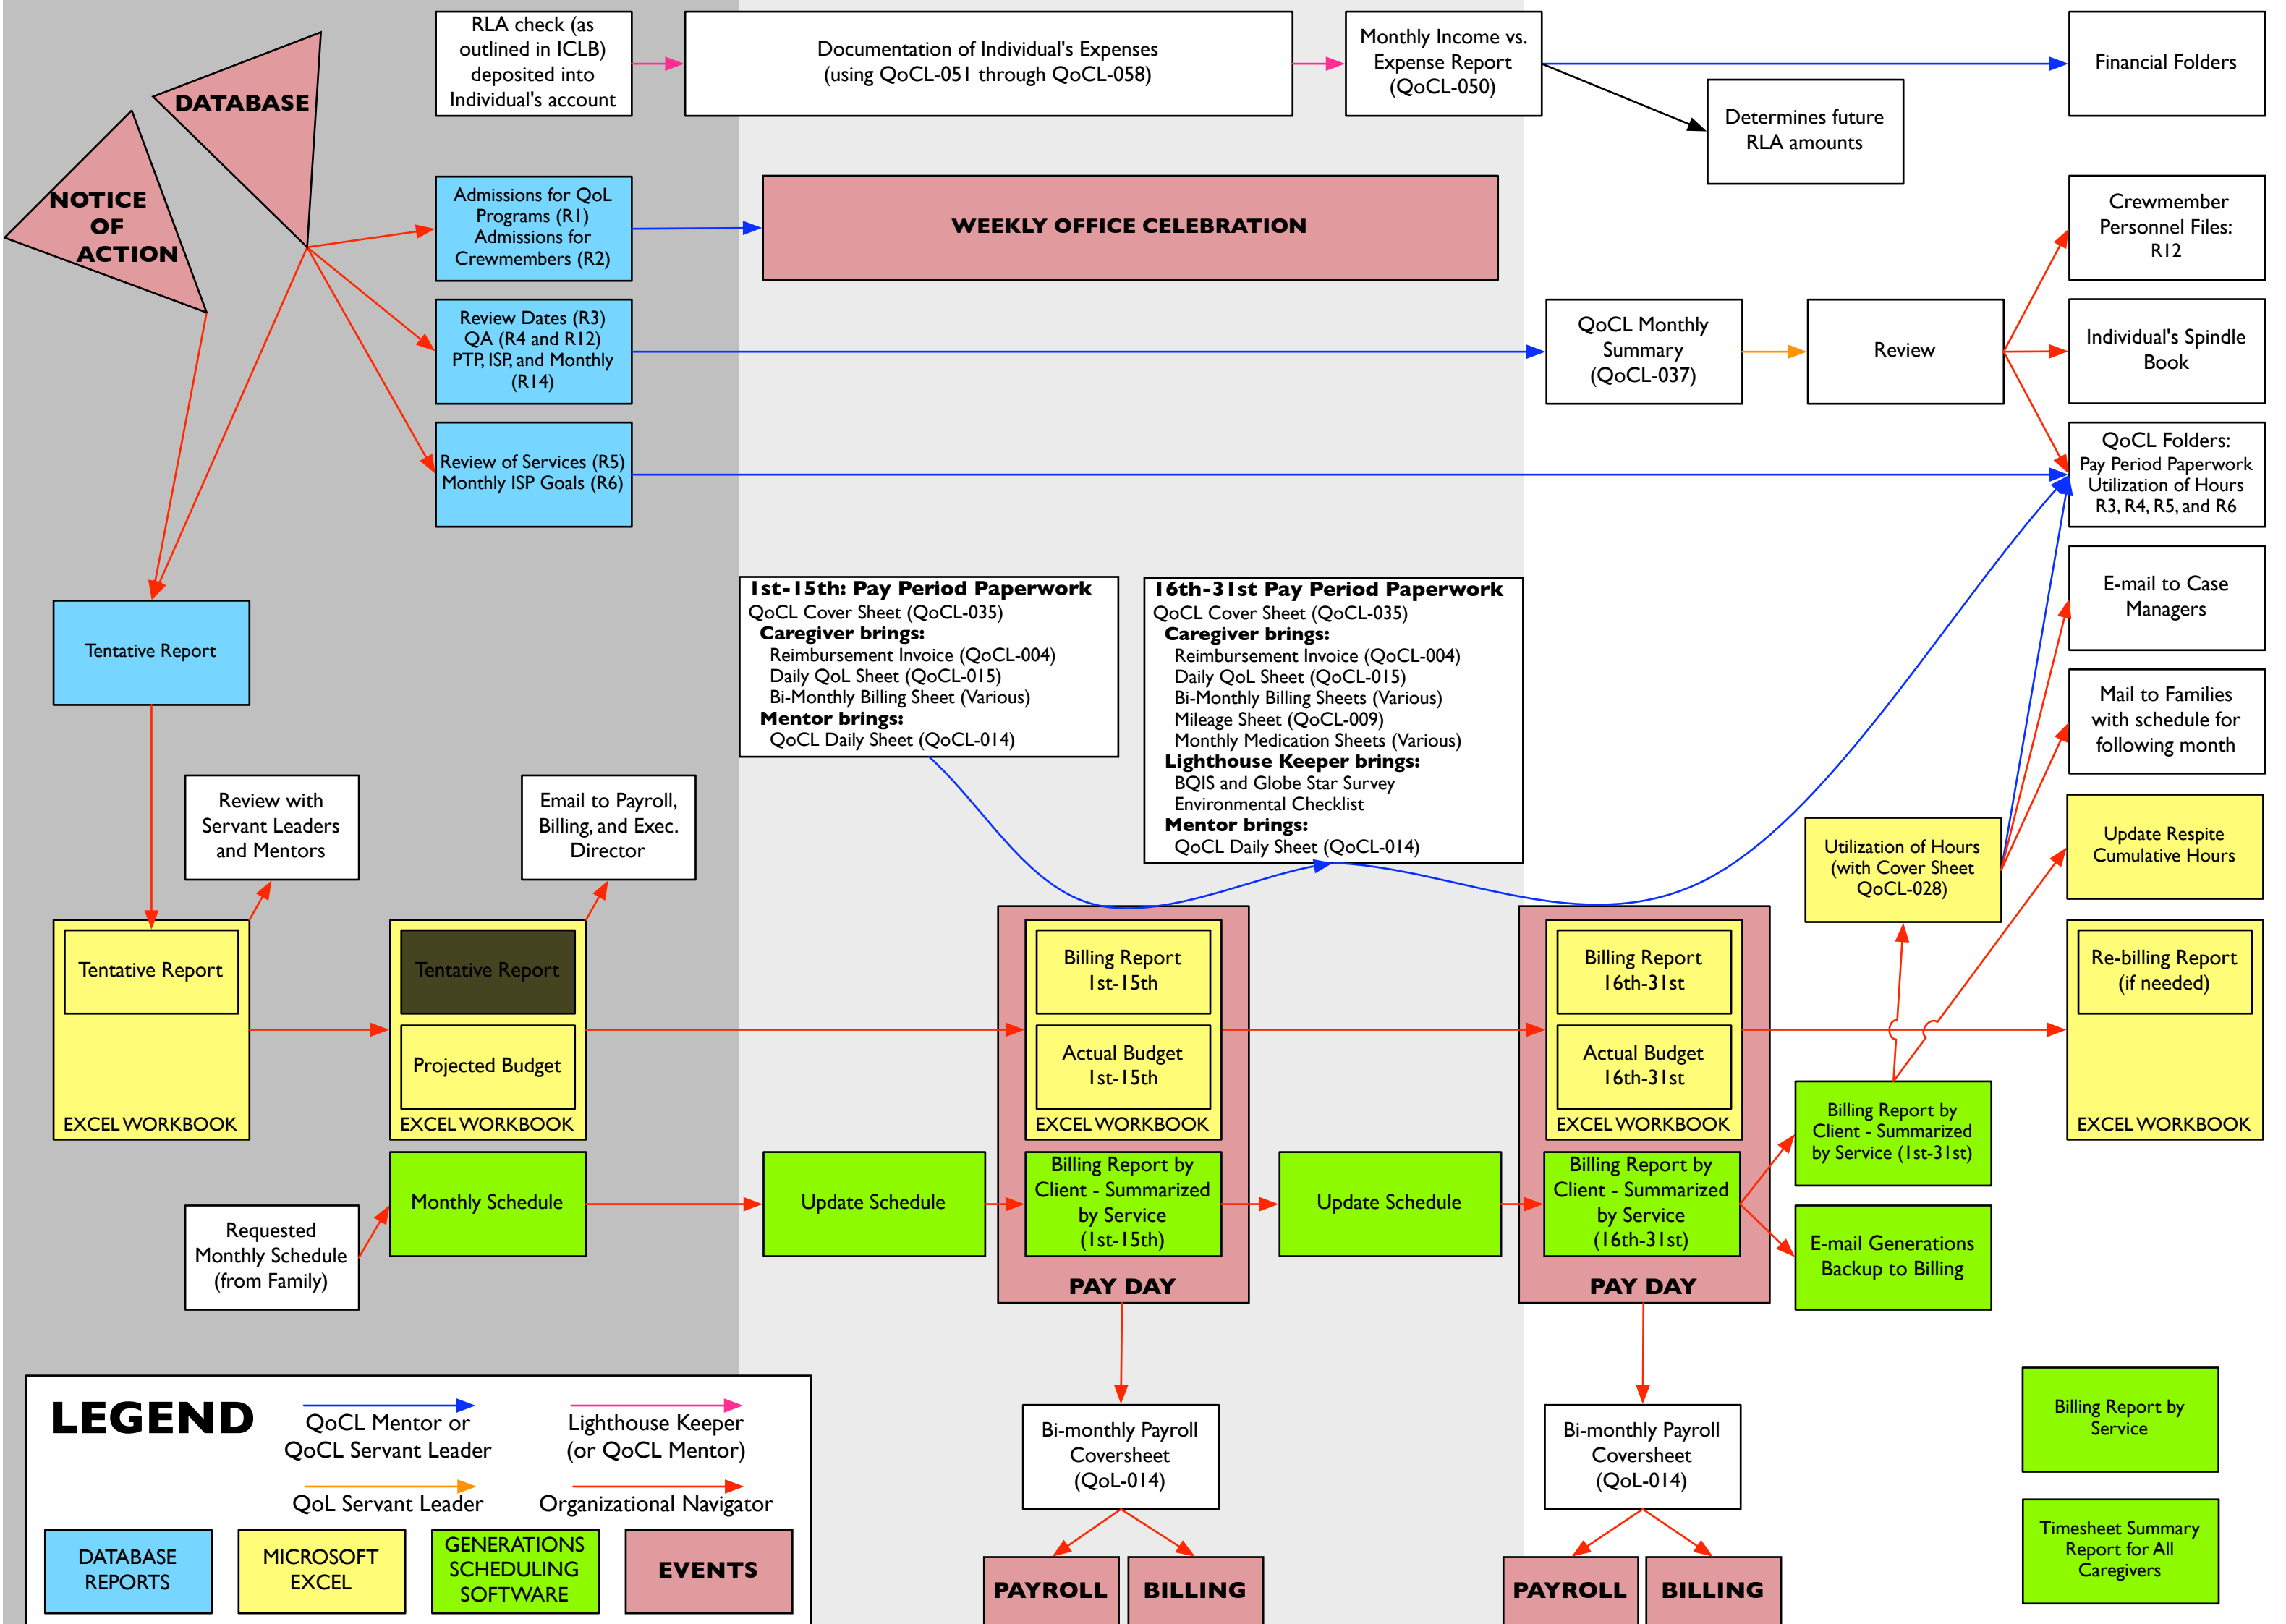

QUALITY OF COMMUNITY LIFE FLOWCHART

Before Month

During Month

After Month

LEGEND

→ QoCL Mentor or QoCL Servant Leader
→ Lighthouse Keeper (or QoCL Mentor)
→ QoL Servant Leader
→ Organizational Navigator

DATABASE REPORTS
 MICROSOFT EXCEL
 GENERATIONS SCHEDULING SOFTWARE
 EVENTS